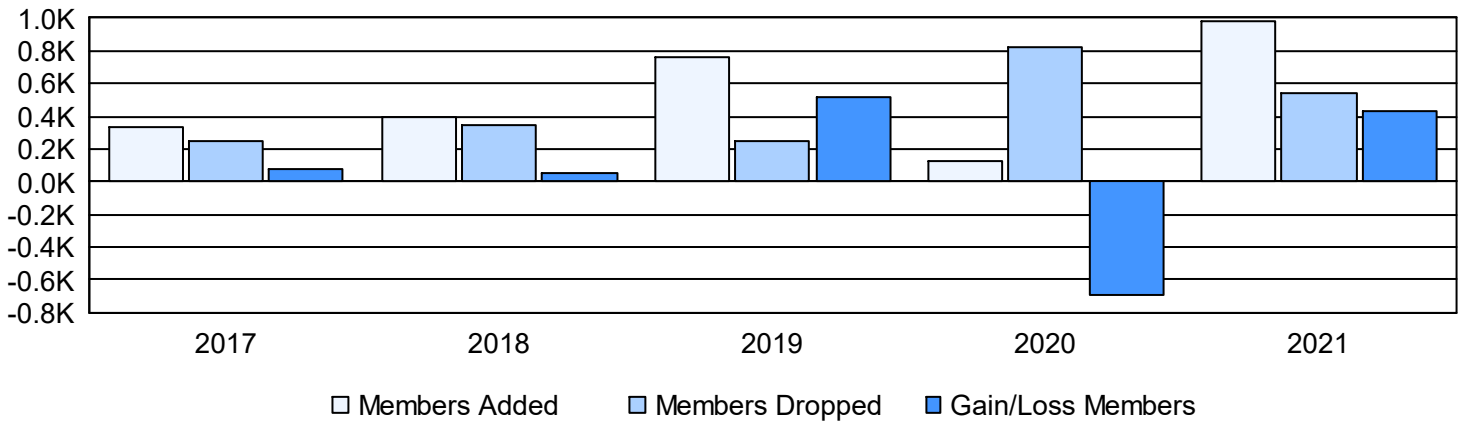

Year	New Clubs	Dropped Clubs	Gain/ Loss Clubs	New Members	Charter Members	Reinstate Members	Transfer Members	Total Member Added	Total Members Dropped	Gain/ Loss Members
2016-2017	1	1	0	211	50	46	30	337	254	83
2017-2018	3	0	3	244	79	70	6	399	343	56
2018-2019	3	1	2	666	77	5	9	757	245	512
2019-2020	0	0	0	67	20	30	13	130	828	-698
2020-2021	8	0	8	393	206	318	59	976	545	431
Average	3	0	3	316	86	94	23	520	443	77

Clubs

Members