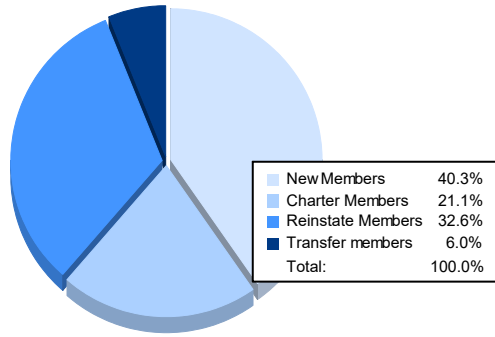

Membership Composition June 2021 Cumulative