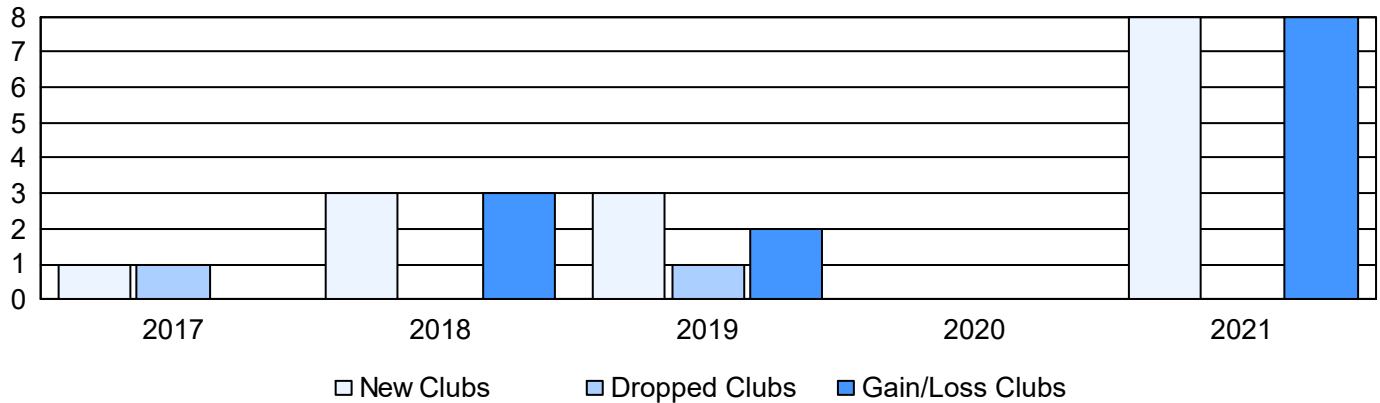

Year	New Clubs	Dropped Clubs	Gain/ Loss Clubs	New Members	Charter Members	Reinstate Members	Transfer Members	Total Member Added	Total Members Dropped	Gain/ Loss Members
2016-2017	1	1	0	211	50	46	30	337	254	83
2017-2018	3	0	3	244	79	70	6	399	343	56
2018-2019	3	1	2	666	77	5	9	757	245	512
2019-2020	0	0	0	67	20	30	13	130	828	-698
2020-2021	8	0	8	393	206	318	59	976	545	431
<b>Average</b>	<b>3</b>	<b>0</b>	<b>3</b>	<b>316</b>	<b>86</b>	<b>94</b>	<b>23</b>	<b>520</b>	<b>443</b>	<b>77</b>

### Clubs